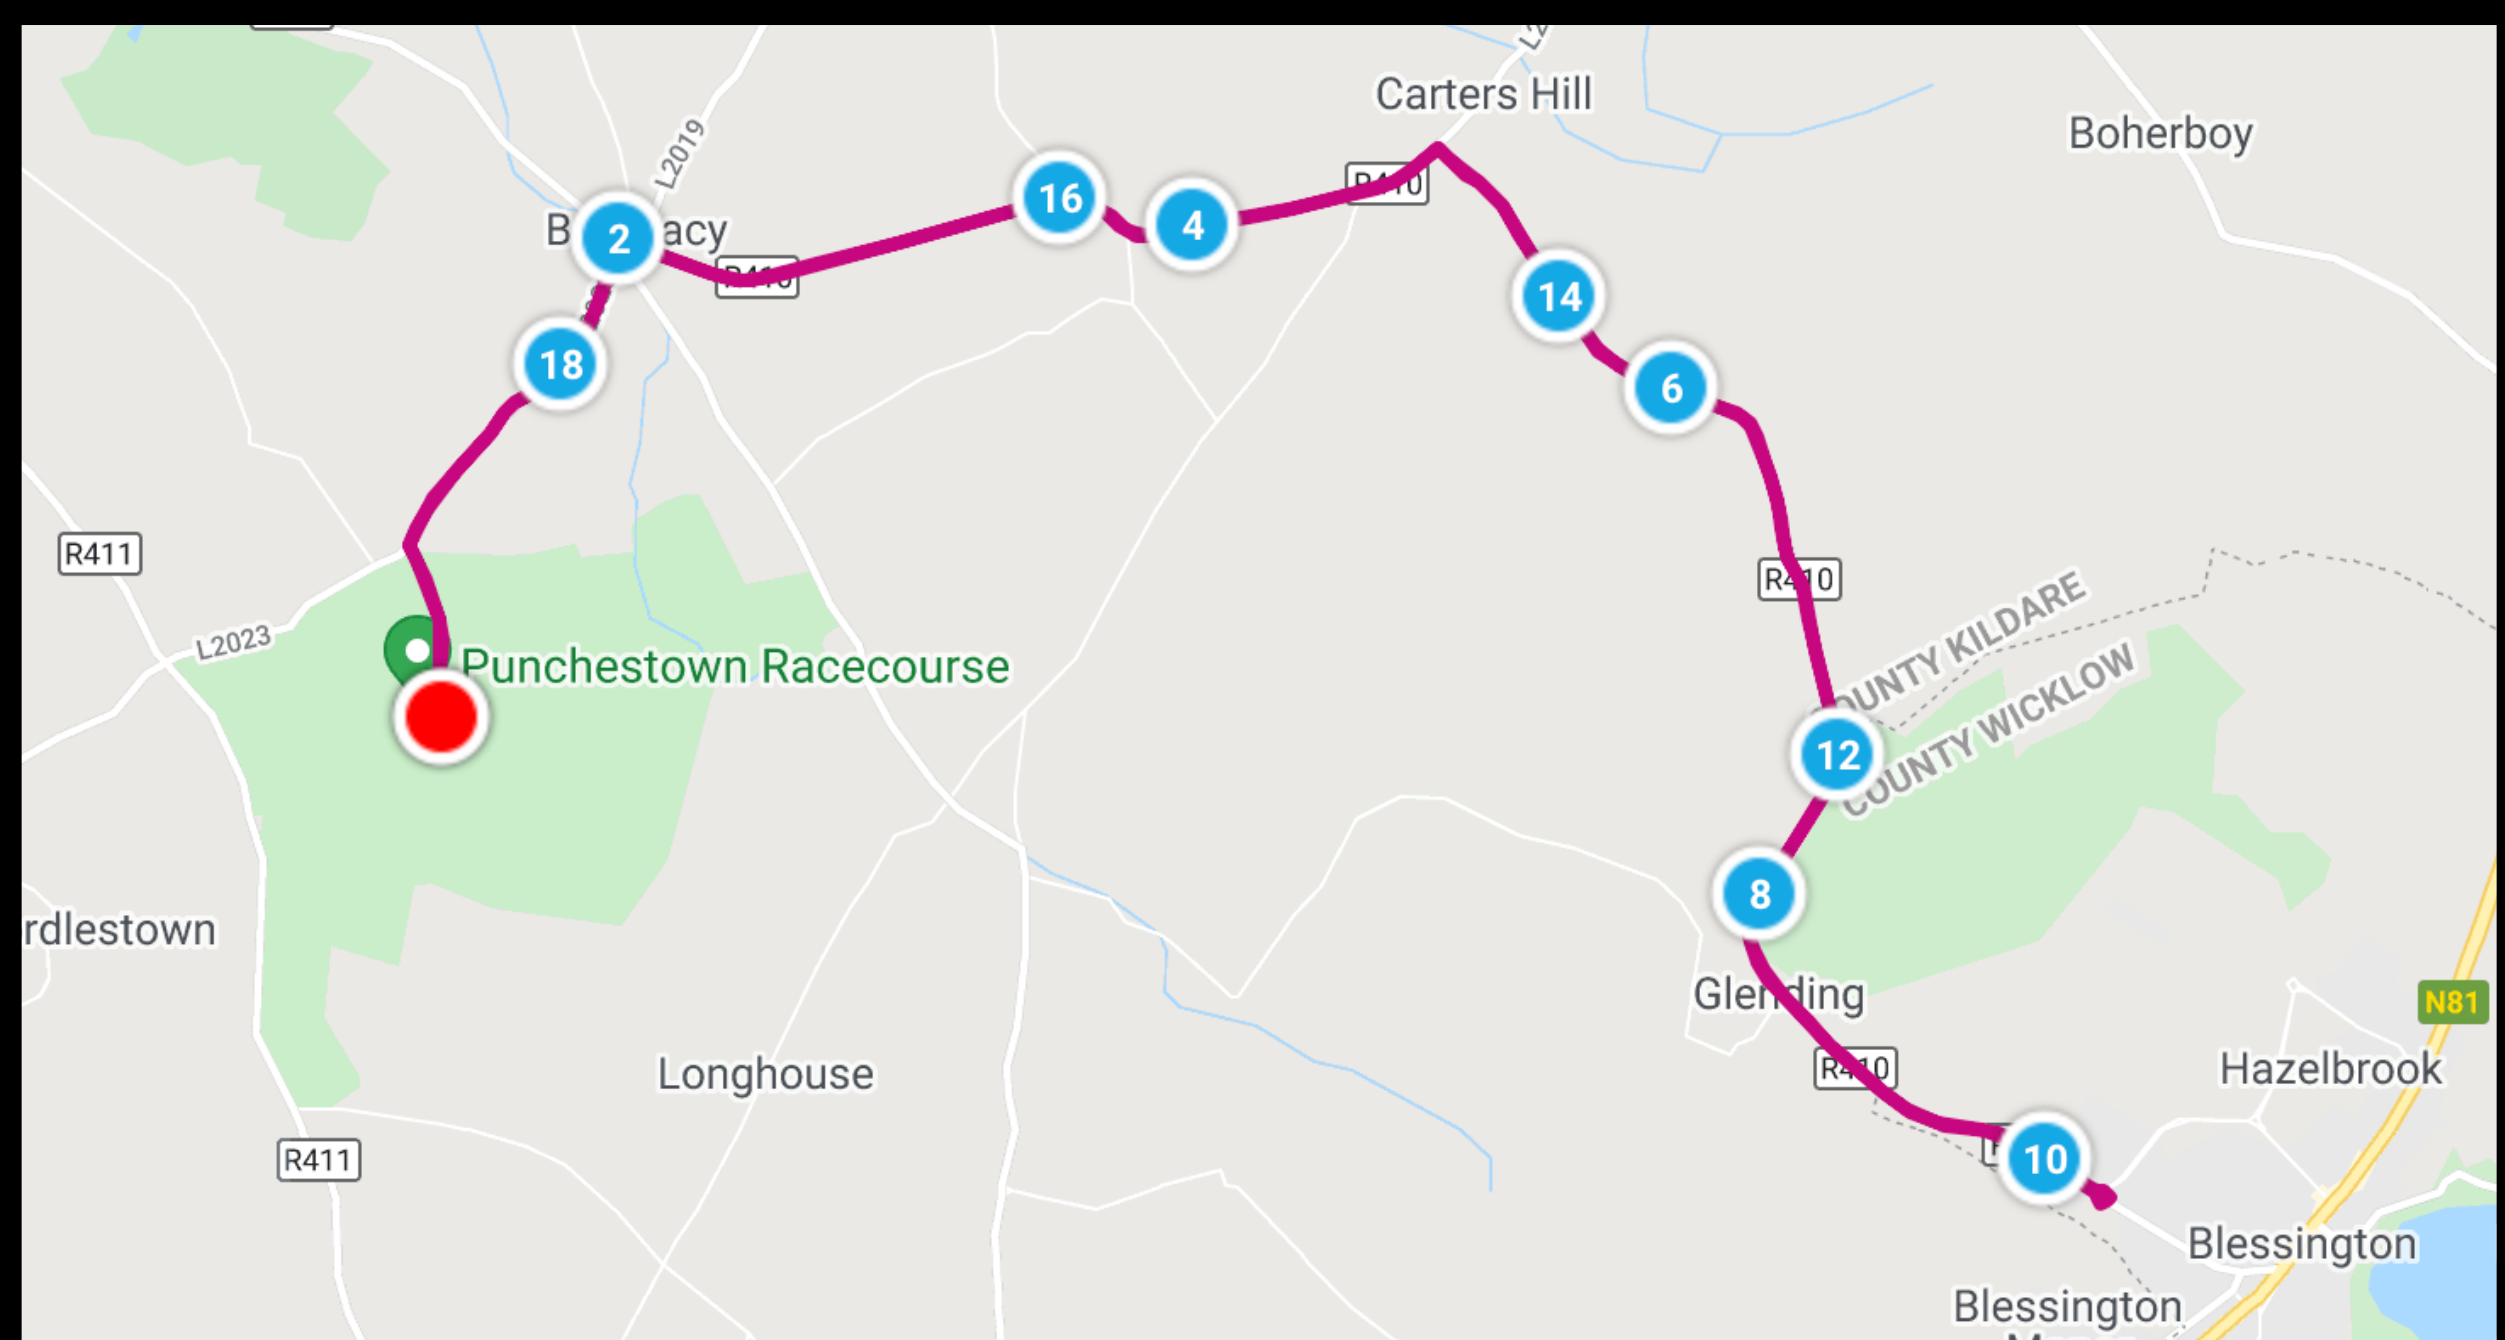

DUATHLON CYCLE ROUTE 20KM

ELEVATION (M)

CLIMB DETAILS

[LEARN MORE](#)

	CATEGORY	AVG. GRADE	ELEVATION	DISTANCE
01	5	2.0%	GAIN 106 m	LENGTH 5.43 km
02	5	2.3%	GAIN 46 m	LENGTH 2.01 km